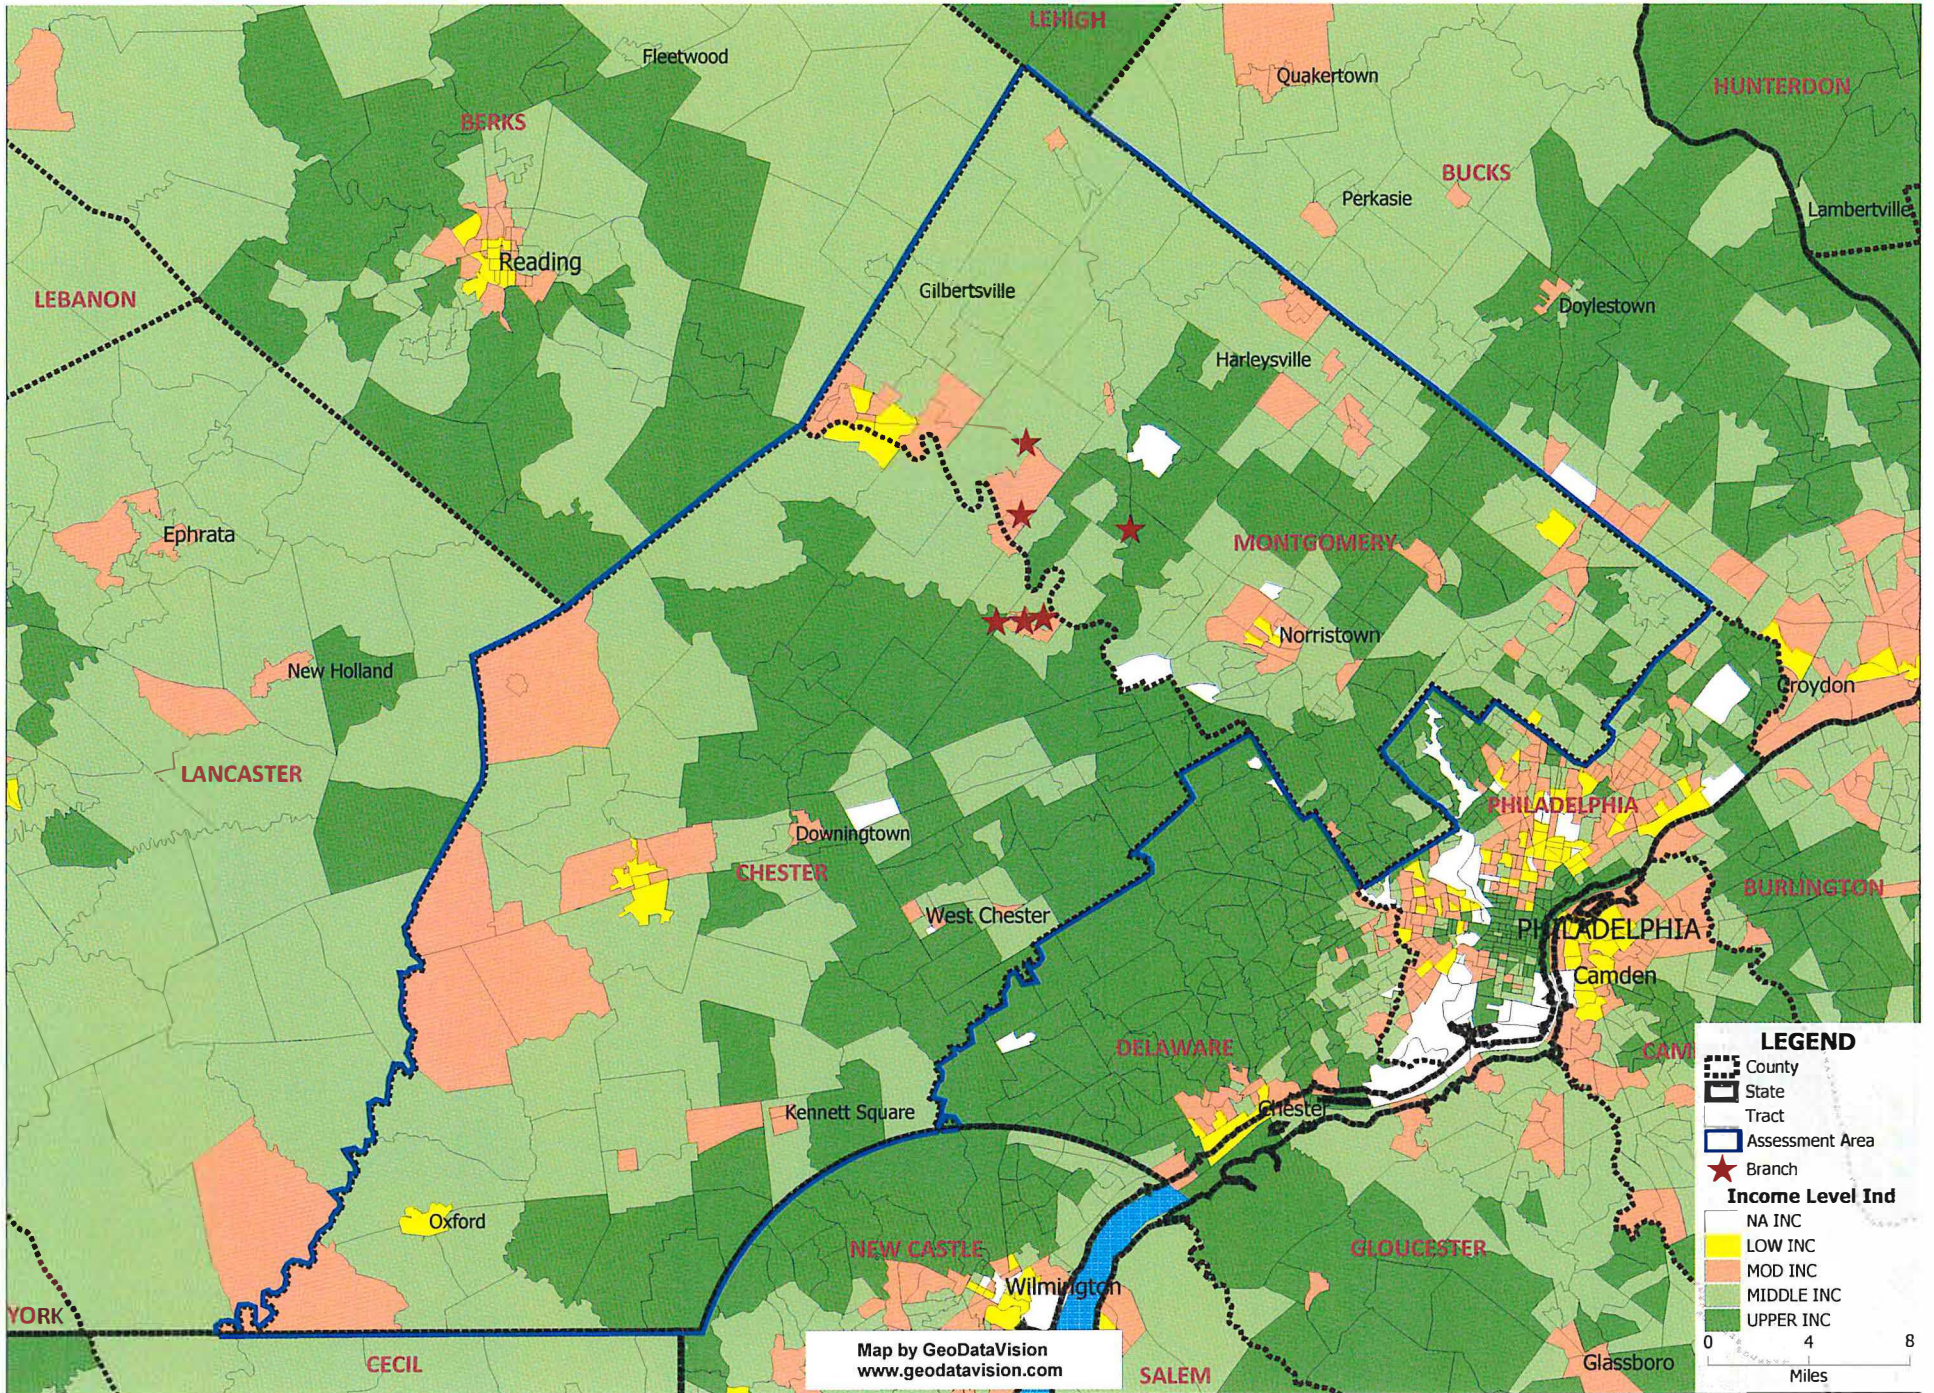

# PHOENIXVILLE FEDERAL BANK & TRUST- ASSESSMENT AREA 2024

Map by GeoDataVision  
www.geodatavision.com

**LEGEND**

- County
- State
- Tract
- Assessment Area
- Branch

**Income Level Ind**

- LOW INC
- MOD INC
- MIDDLE INC
- UPPER INC

0 4 8  
Miles